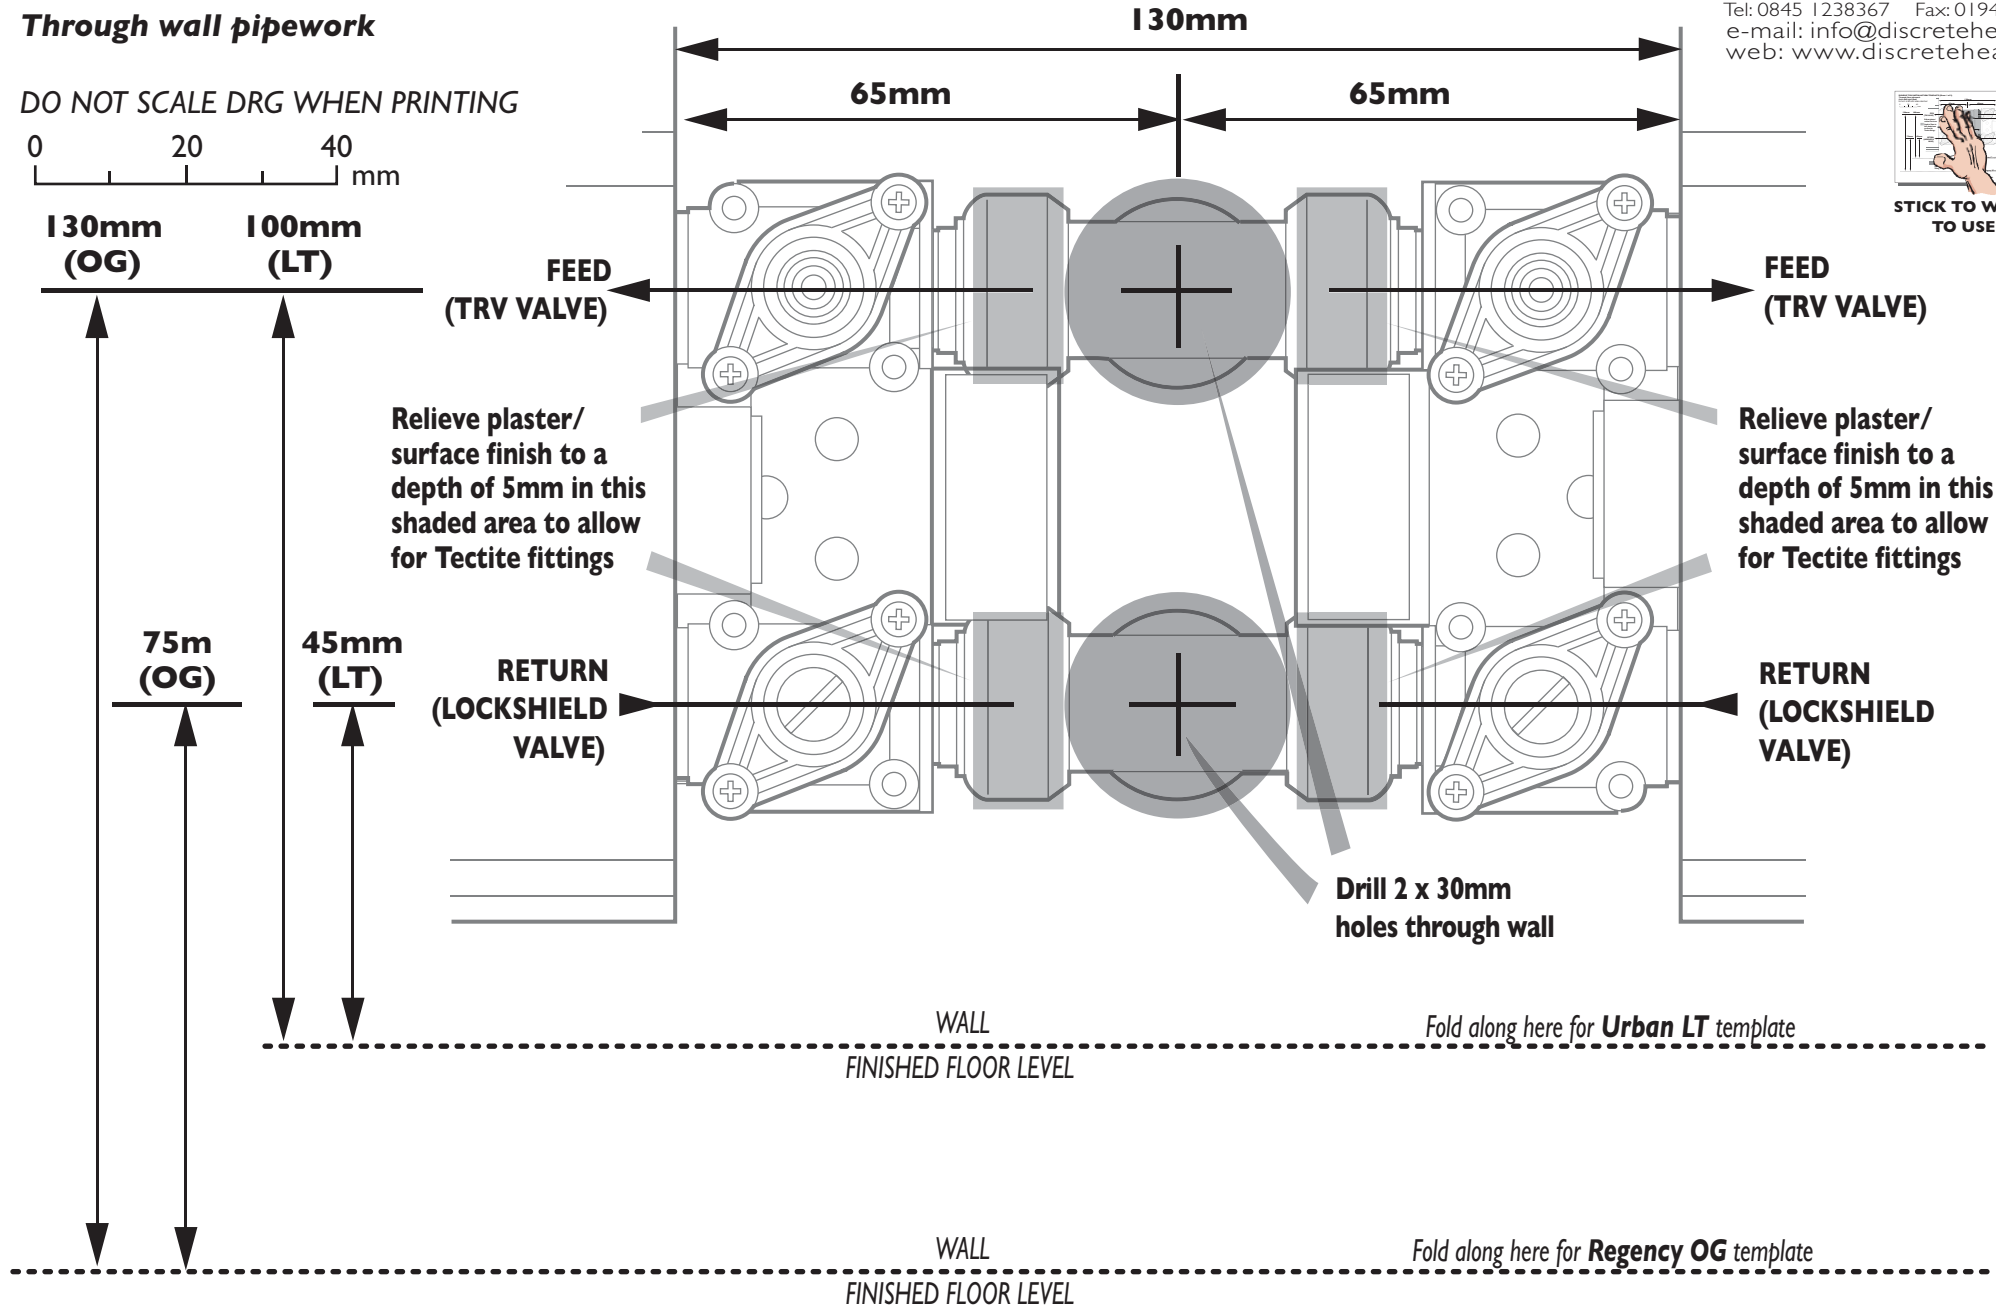

LH and RH installation
DOUBLE TRV INSTALLATION TEMPLATE
Through wall pipework

DO NOT SCALE DRG WHEN PRINTING

WALL
 FINISHED FLOOR LEVEL

Fold along here for **Urban LT** template

WALL
 FINISHED FLOOR LEVEL

Fold along here for **Regency OG** template